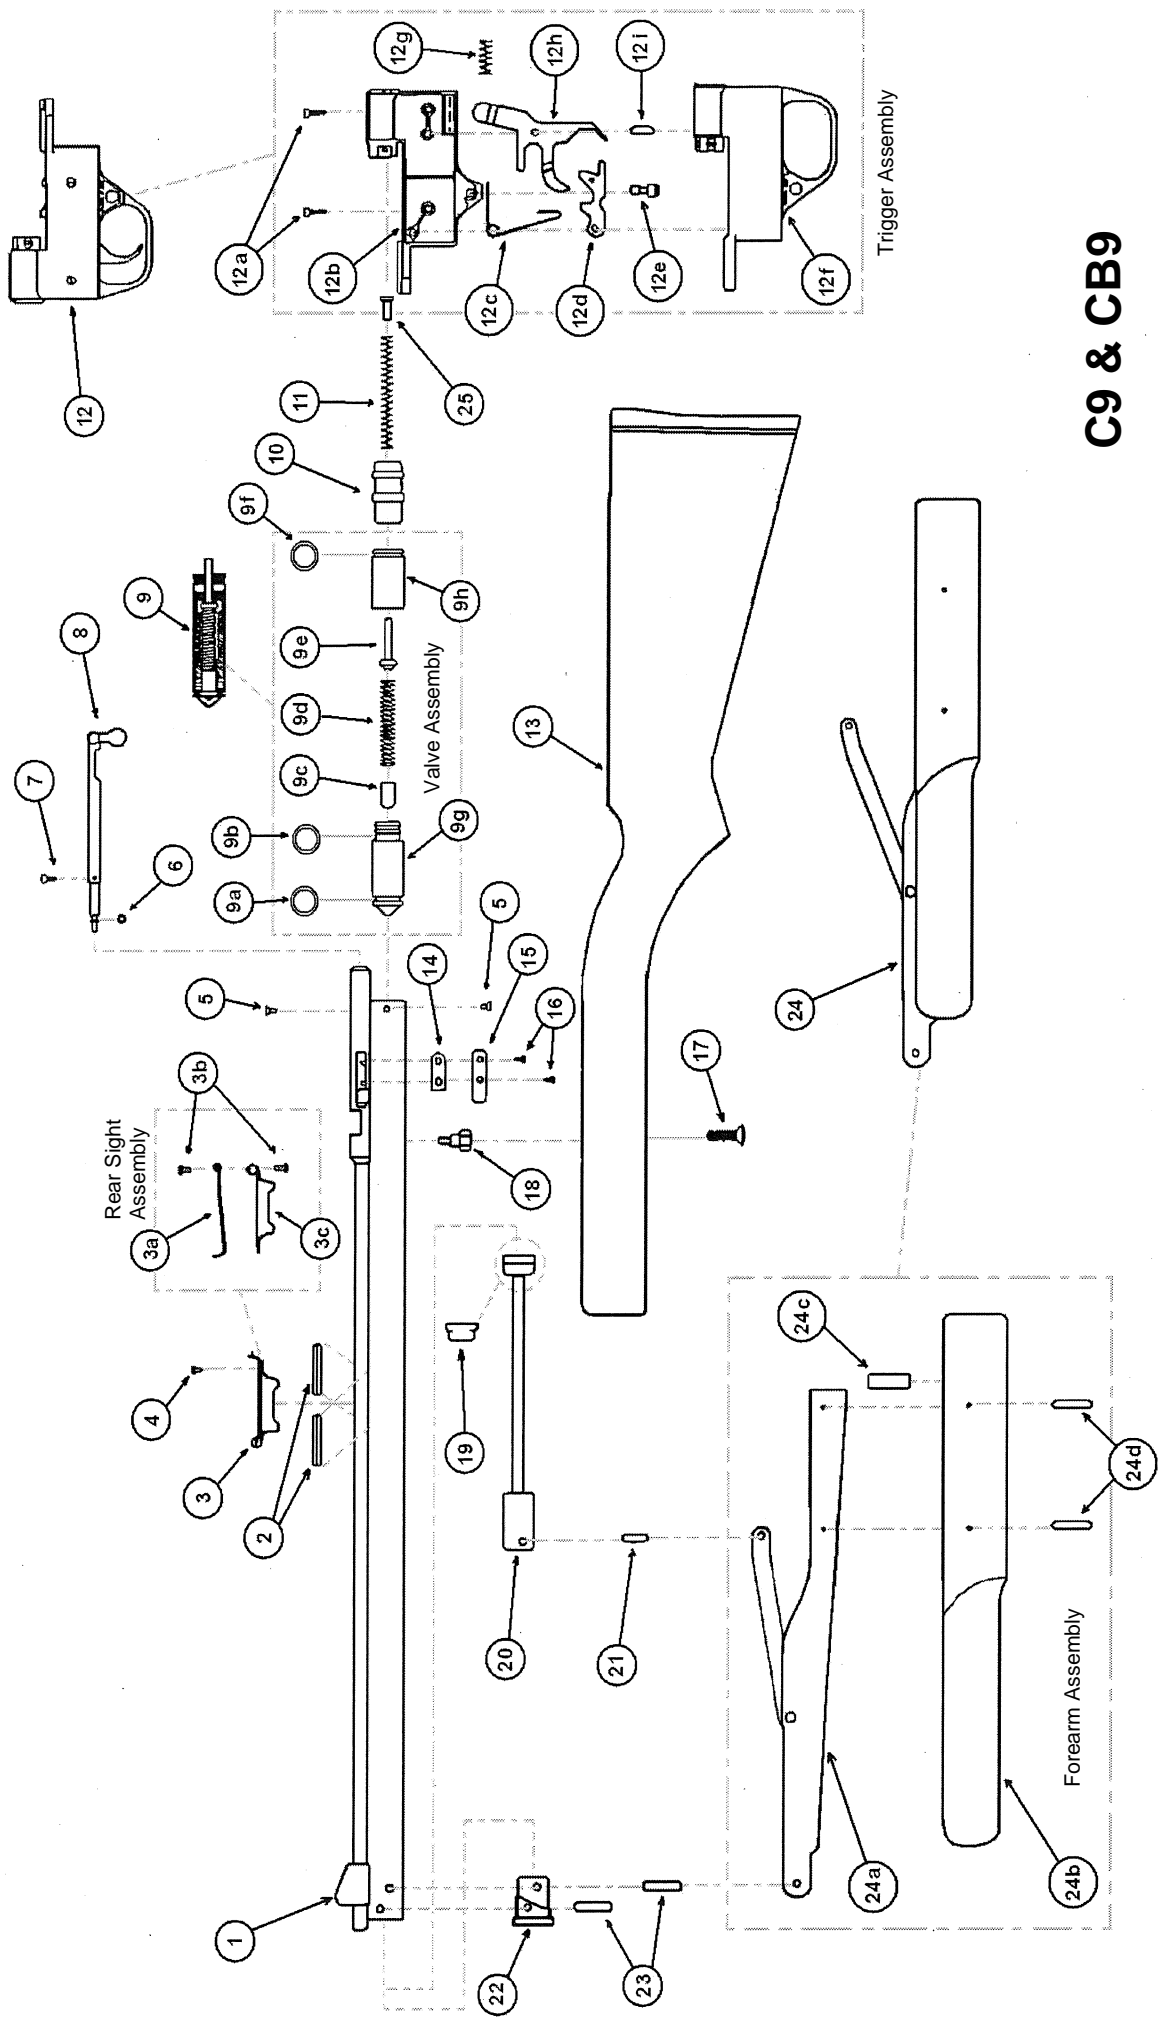

C9 & CB9 Parts List
Manufacture Start Date: 2/17/03

	PART NUMBER	DESCRIPTION
1	CB9-004	Barrel Assembly (CB9)
	C9-001	Barrel Assembly (C9)
2	397-026	Base Grip
3	397-027	REAR SIGHT ASSEMBLY
3a	397-029	Sight Arm
3b	397-031	Windage Screw (2x)
3c	397-028	Sight Base
4	397-030	Screw, Sight Elevation
5	397-061	Screw
6	CB9-015	Breech Seal
7	397-044	Lug, Bolt Locking
8	CB9-009	Bolt Assembly
9	397A032	VALVE ASSEMBLY
9a	JTX-080	O-Ring
9b	397-037	O-Ring
9c	1322-056	Check Valve
9d	397-035	Spring
9e	397-038	Exhaust Valve Assembly
9f	397-036	O-Ring
9g	397A034	Inlet Valve Body
9h	397A063	Exhaust Valve Body
10	G397-019	Striker
11	2200A032	Spring, Striker
12	397-046	TRIGGER ASSEMBLY
12a	38-117	Screw (2x)
12b	397A048	Trigger Case, Right
12c	397A052	Spring, Sear
12d	397-051	Sear
12e	760A017	Safety
12f	397-047	Trigger Case, Left
12g	766-091	Spring
12h	397-049	Trigger
12i	397-050	Pin
13	CB9A011	Stock Assembly
14	397-060	Cam Face
15	397-058	Cover, Cam Face
16	397-059	Screw, Cam Face (2x)
17	397-041	Screw
18	397-042	Stock Lug
19	397-025	Piston, Rubber

	PART NUMBER	DESCRIPTION
20	397A020	Piston Rod Assembly
21	10804	Dowel Pin
22	397A001	Muzzle Cap, Black
23	397-002	Muzzle Cap Pin (2x)
24	CB9B002	FOREARM ASSEMBLY
24a	397A004	Lever, Link Assembly
24b	CB9B003	Forearm
24c	HB17-026	Forearm Bumper
24d	397-005	Forearm Pin
25	397-064	Guide Pin

- This parts list is intended to be an informational guide in ordering parts. It is not instructional material and we therefore assume no responsibility for those who use the same without proper factory training.

- Please order by part number and description.

- Check or money order for the total price must accompany the order.

- For current prices contact Crosman Corporation at 1-800-724-7486 or visit our

website www.crosman.com

Updated:6/15/09

Rear Sight Assembly

Valve Assembly

Trigger Assembly

Forearm Assembly

C9 & CB9