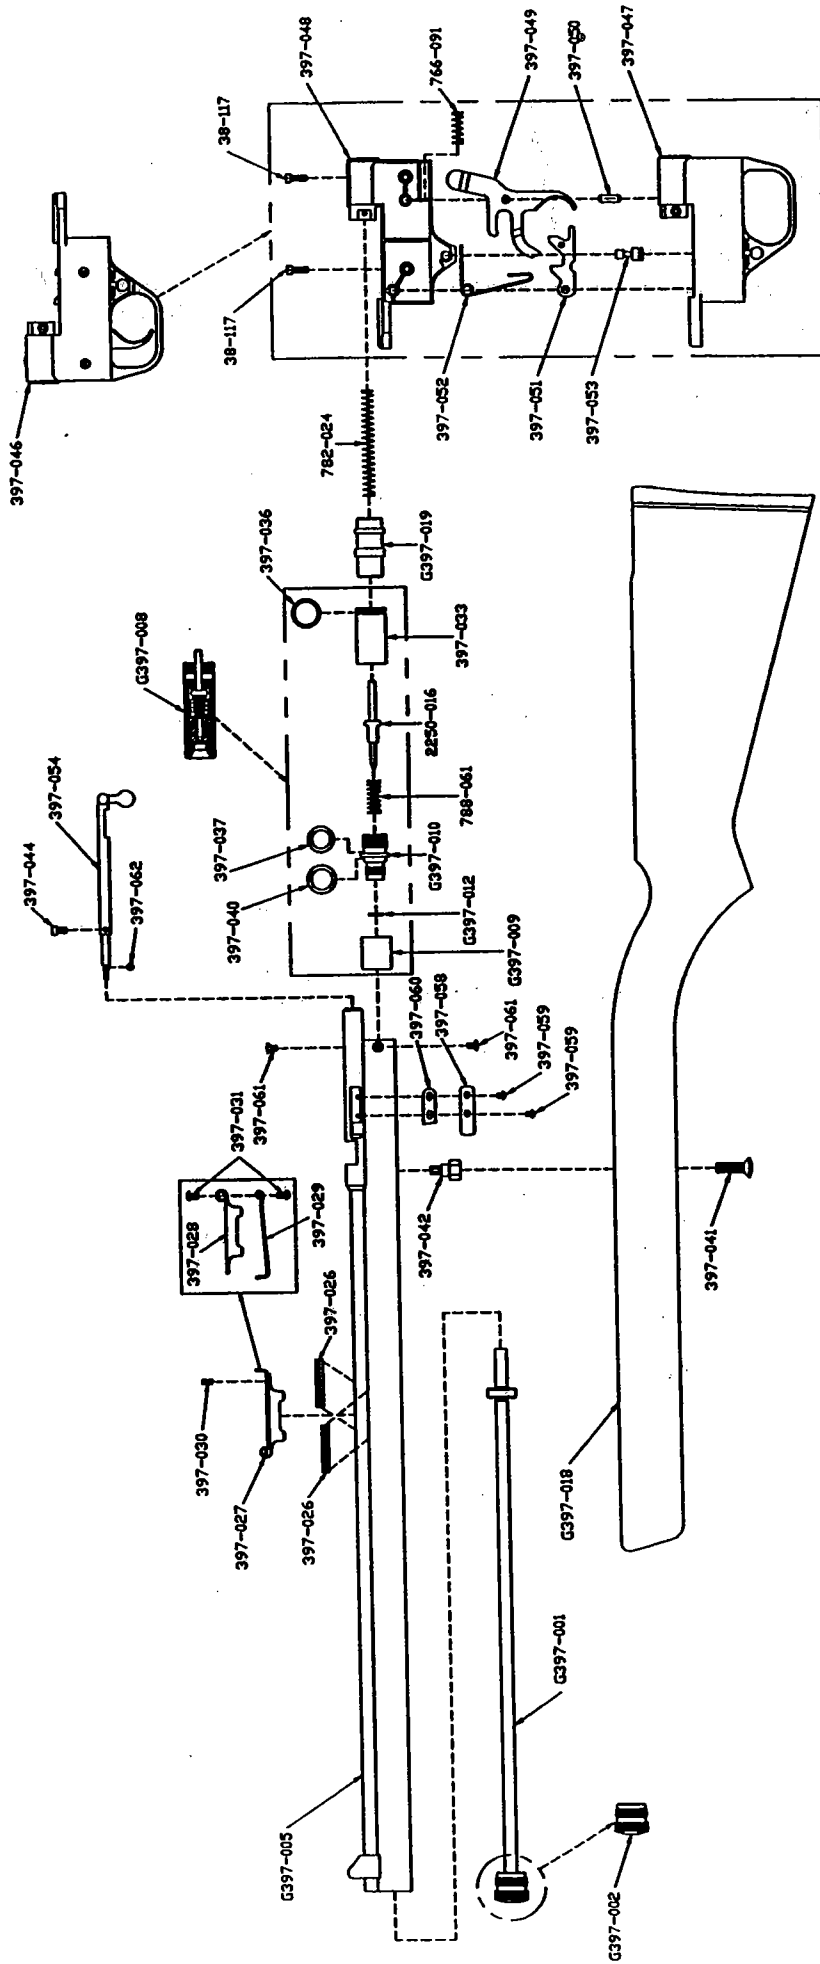

## EXPLODED VIEW, PARTS AND PRICE LIST

**MODEL G397  
PHASE II  
TRIGGER PACK  
CARTRIDGE VALVE**

This parts and price list is intended to be an informational guide in ordering Benjamin Sheridan parts. It is not instructional material and we therefore assume no responsibility for those use who use same without proper factory training.

MODEL G397  
PARTS AND PRICE LIST  
CARTRIDGE VALVE TRIGGER PACK

<u>PART NUMBER</u>	<u>QTY PER</u>	<u>PART NAME</u>	<u>COST</u>	
2250-016	1	EXHAUST VALVE ASSY	\$3.53	
38-117	2	SCREW	\$ .50	each
397-026	2	GRIP BASE	\$ .50	each
397-027	1	REAR SIGHT ASS'Y	\$5.60	
397-028	1	SIGHT BASE	\$1.55	
397-029	1	SIGHT ARM	\$2.92	
397-030	1	ELEVATION SCREW	\$ .50	
397-031	2	WINDAGE SCREW	\$ .50	each
397-033	1	EXHAUST VALVE BODY	\$5.74	
397-036	1	O-RING	\$ .50	
397-037	1	O-RING	\$ .50	
397-040	1	O-RING	\$ .50	
397-041	1	RECEIVER SCREW	\$ .50	
397-042	1	STOCK LUG	\$ .84	
397-044	1	BOLT LOCKING LUG	\$ .50	
397-046	1	TRIGGER ASS'Y	\$16.93	
397-047	1	LEFT TRIGGER CASE	\$5.34	
397-048	1	RIGHT TRIGGER CASE	\$3.09	
397-049	1	TRIGGER	\$4.28	
397-050	1	PIN	\$ .50	
397-051	1	SEAR	\$ .62	
397-052	1	SEAR SPRING	\$ .50	
397-053	1	SAFETY	\$1.23	
397-054	1	BOLT ASS'Y	\$5.62	
397-058	1	CAM FACE COVER	\$ .79	
397-059	2	CAM FACE SCREW	\$ .50	each
397-060	1	CAM FACE	\$ .50	
397-061	2	SCREW	\$ .50	each

MODEL G397  
PARTS AND PRICE LIST  
CARTRIDGE VALVE TRIGGER PACK

<u>PART NUMBER</u>	<u>QTY PER</u>	<u>PART NAME</u>	<u>COST</u>
397-062	1	O-RING	\$ .50
766-091	1	SEAR SPRING	\$ .50
782-024	1	MAINSRING	\$ .50
788-061	1	CHAMBER SPRING	\$ .50
G397-001	1	FILLER CAP ASS'Y	\$7.81
G397-002	1	FILLER CAP	\$1.48
G397-005	1	BARREL ASS'Y	\$85.71
G397-008	1	VALVE ASS'Y	\$14.25
G397-009	1	INLET VALVE BODY	\$1.45
G397-010	1	PEIRCING STEM GUIDE	\$1.31
G397-012	1	CHAMBER PLUG FACE	\$ .50
G397-018	1	STOCK	\$76.48
G397-019	1	STRIKER	\$1.26