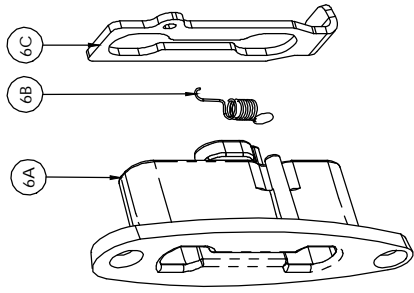

6. INSERT-LATCH ASSEMBLY