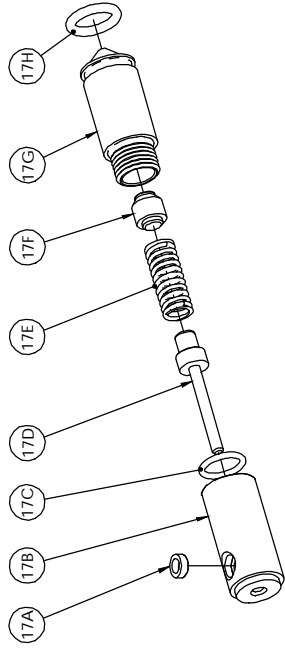

**EXPLODED VIEW  
& PARTSLIST**

**RECRUIT  
Pneumatic Air Rifle  
177 Caliber (4.5 mm)  
Pellet/BB**

CROSMAN CORPORATION  
RT 5 & 20  
EAST BLOOMFIELD, NY 14443  
Phone: 1-800-724-7486  
Parts Order Fax: 585-657-5405  
[www.crosman.com](http://www.crosman.com)

## RCT525 PART LIST

Manufacture Start Date: 01/20/08

PART NUMBER	DESCRIPTION
1	66-202 Receiver Assembly, LH
2	760A021 BB Retainer
3	760B104 Spring Trigger Return
4	760B087 Interlock
5	760C083 Trigger
<b>6</b>	<b>525-100 Insert-Latch Assembly</b>
6A	525-004 Insert
6B	525-007 Spring
6C	525-006 Latch
7	525-008 Screw (2)
8	525-005 Butt
9	525-001 Stock
10	760-148 Bolt, Stock
11	760B121 Plate, Stock Retainer
12	766-030 Plug Tube
13	760C080 Spring, Valve
14	760E078 Hammer
15	760D079 Pin, Hammer
16	760-016 Pin, Trigger Pivot (2)
<b>17</b>	<b>760C101 Valve Assembly</b>
17A	130-036 Breech Gasket
17B	760A075 Valve Body
17C	130-034 O-Ring
17D	760-145 Stem Assembly
17E	760-146 Valve Spring
17F	760-147 Check Valve
17G	130D005 Check Valve Body
17H	130-035 O-Ring
18	77-011 Screw, Frame (2)
19	77-012 Screw, Pivot
20	525-009 Receiver, RH
<b>21</b>	<b>1322D020 Pump Cup Assembly</b>
21A	760-140 Pump Cup
21B	1322C019 Pump Rod
22	760A106 Pin (2)
23	525-003 Forearm
24	760-143 Pin Pivot
25	66-032 Screw, Barrel Guide
26	66-022 Guide, Front Barrel

PART NUMBER	DESCRIPTION
27	66-016 Lever-Link Assembly
28	101-033 Pin, Plunger Guide
<b>29</b>	<b>Barrel Housing Assembly</b>
29A	766-107 Elevator
29B	262A200 Rear Sight
29C	66-032 Screw, Barrel Guide(2)
29D	66C020 Barrel Housing
29E	66-201 Front Sight Assembly
30	66-0361 Barrel
31	66D017 Pump Tube
32	66-029 Barrel Housing Plug
33	66A035 Barrel Support
34	760A084 Sear
35	761B005 Trigger Spring
36	760K098 Bolt Assembly
37	760A017 Safety

# MODEL RCT525

Updated 01/28/09

\*SEE DETAILS ON NEXT PAGE

6. INSERT-LATCH ASSEMBLY

17. VALVE ASSEMBLY

21. PUMP CUP ASSEMBLY

29. BARREL HOUSING ASSEMBLY