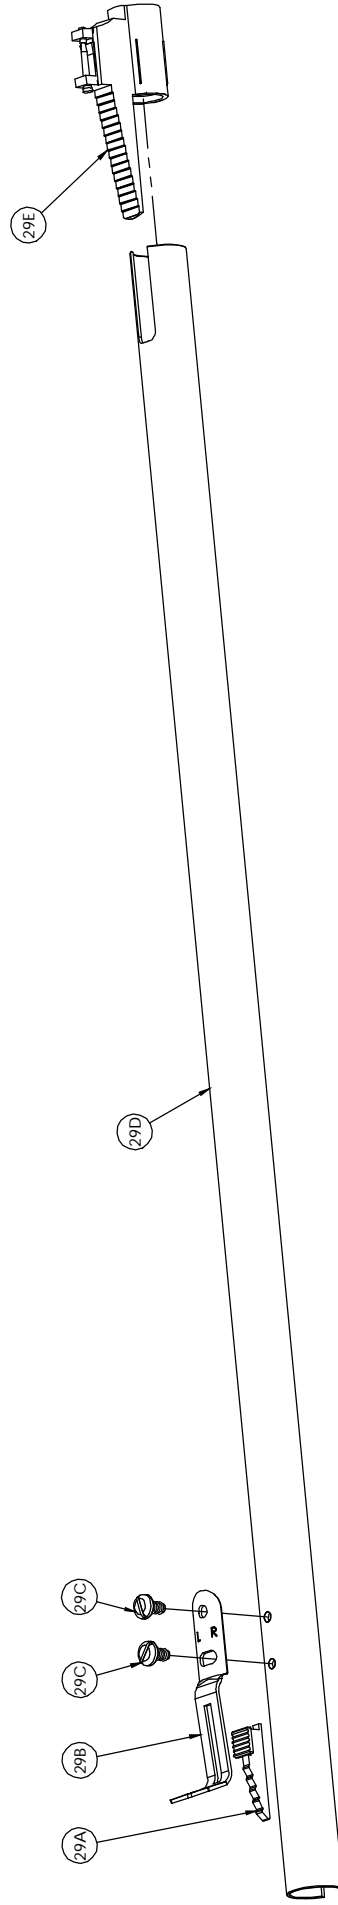

**EXPLODED VIEW  
& PARTSLIST**

**RECRUIT  
Pneumatic Air Rifle  
177 Caliber (4.5 mm)  
Pellet/BB**

CROSMAN CORPORATION  
RT 5 & 20  
EAST BLOOMFIELD, NY 14443  
Phone: 1-800-724-7486  
Parts Order Fax: 585-657-5405  
[www.crosman.com](http://www.crosman.com)

## RCT525 PART LIST

Manufacture Start Date: 01/20/08

PART NUMBER	DESCRIPTION
1	66-202 Receiver Assembly, LH
2	760A021 BB Retainer
3	760B104 Spring Trigger Return
4	760B087 Interlock
5	760C083 Trigger
<b>6</b>	<b>525-100 Insert-Latch Assembly</b>
6A	525-004 Insert
6B	525-007 Spring
6C	525-006 Latch
7	525-008 Screw (2)
8	525-005 Butt
9	525-001 Stock
10	760-148 Bolt, Stock
11	760B121 Plate, Stock Retainer
12	766-030 Plug Tube
13	760C080 Spring, Valve
14	760E078 Hammer
15	760D079 Pin, Hammer
16	760-016 Pin, Trigger Pivot (2)
<b>17</b>	<b>760C101 Valve Assembly</b>
17A	130-036 Breech Gasket
17B	760A075 Valve Body
17C	130-034 O-Ring
17D	760-145 Stem Assembly
17E	760-146 Valve Spring
17F	760-147 Check Valve
17G	130D005 Check Valve Body
17H	130-035 O-Ring
18	77-011 Screw, Frame (2)
19	77-012 Screw, Pivot
20	525-009 Receiver, RH
<b>21</b>	<b>1322D020 Pump Cup Assembly</b>
21A	760-140 Pump Cup
21B	1322C019 Pump Rod
22	760A106 Pin (2)
23	525-003 Forearm
24	760-143 Pin Pivot
25	66-032 Screw, Barrel Guide
26	66-022 Guide, Front Barrel

PART NUMBER	DESCRIPTION
27	66-016 Lever-Link Assembly
28	101-033 Pin, Plunger Guide
<b>29</b>	<b>Barrel Housing Assembly</b>
29A	766-107 Elevator
29B	262A200 Rear Sight
29C	66-032 Screw, Barrel Guide(2)
29D	66C020 Barrel Housing
29E	66-201 Front Sight Assembly
30	66-0361 Barrel
31	66D017 Pump Tube
32	66-029 Barrel Housing Plug
33	66A035 Barrel Support
34	760A084 Sear
35	761B005 Trigger Spring
36	760K098 Bolt Assembly
37	760A017 Safety

# MODEL RCT525

Updated 01/28/09

\*SEE DETAILS ON NEXT PAGE

6. INSERT-LATCH ASSEMBLY

17. VALVE ASSEMBLY

21. PUMP CUP ASSEMBLY

29. BARREL HOUSING ASSEMBLY