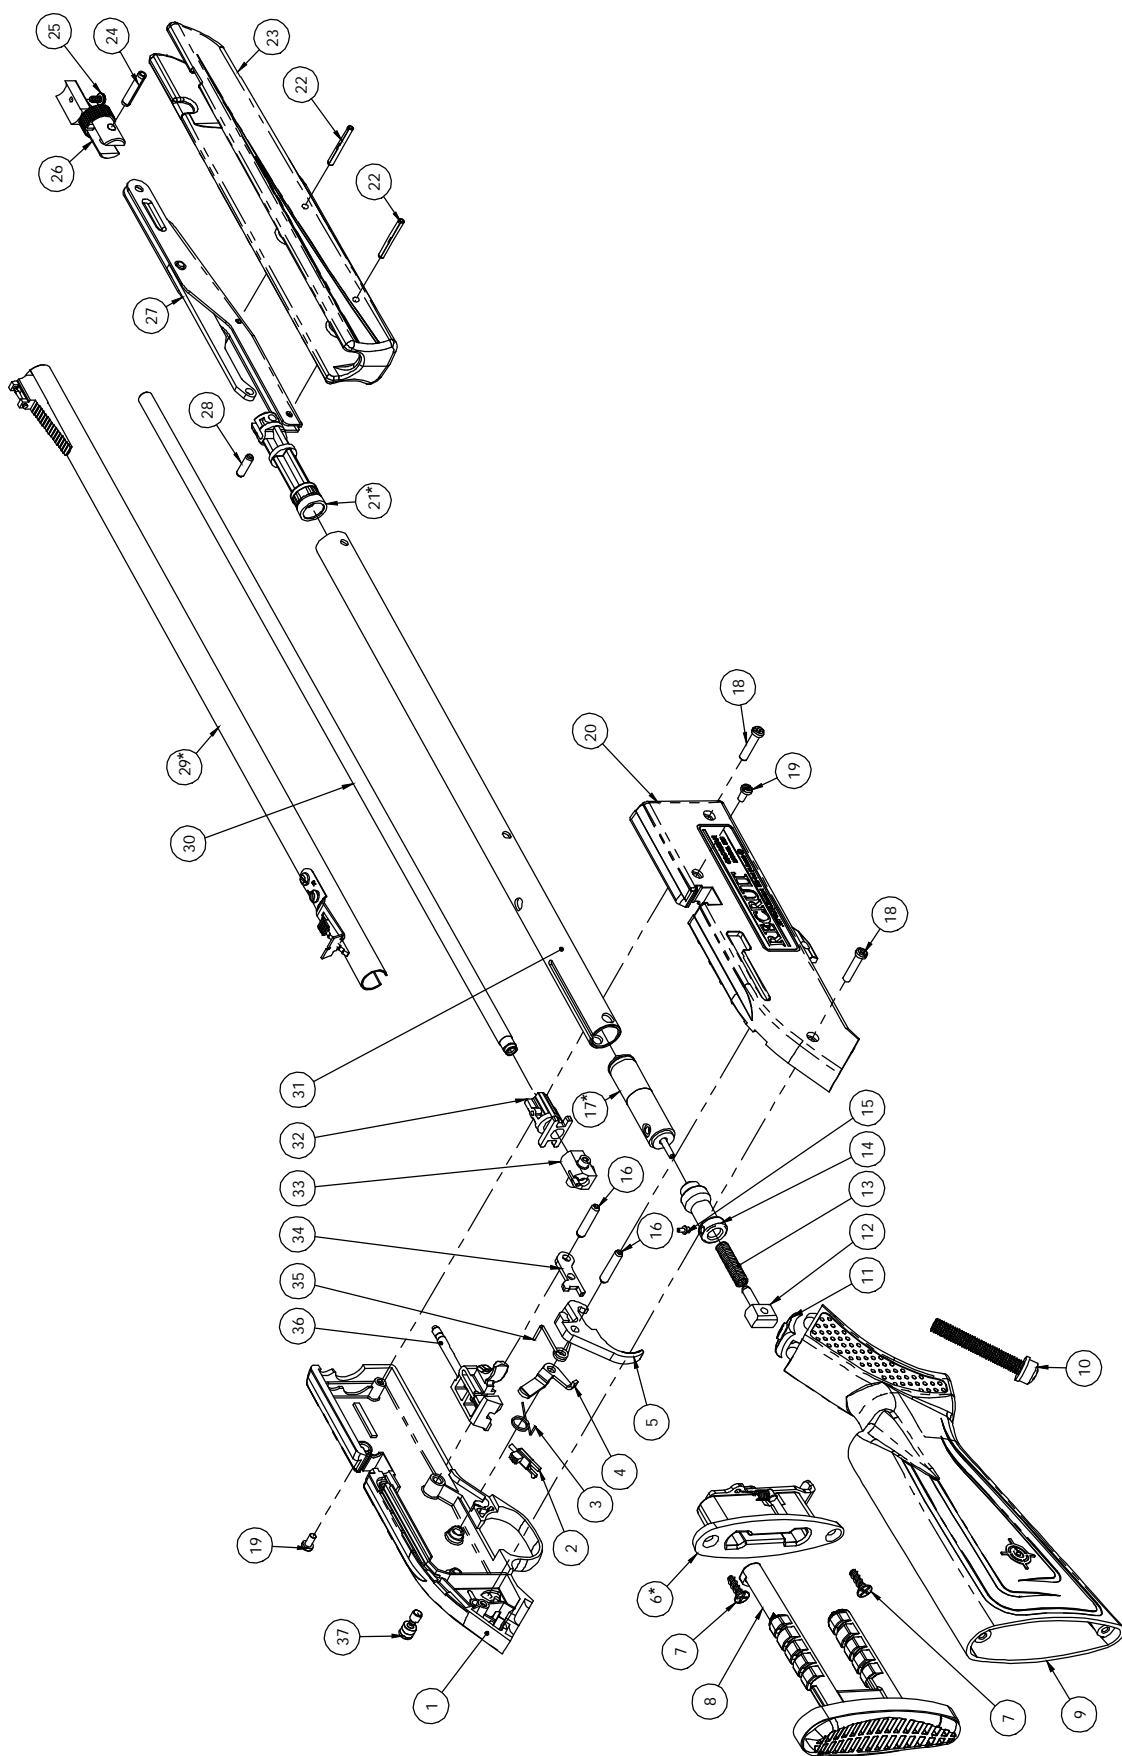

RCT525 PART LIST

Manufacture Start Date: 01/20/08

PART NUMBER	DESCRIPTION
1	66-202 Receiver Assembly, LH
2	760A021 BB Retainer
3	760B104 Spring Trigger Return
4	760B087 Interlock
5	760C083 Trigger
6	525-100 Insert-Latch Assembly
6A	525-004 Insert
6B	525-007 Spring
6C	525-006 Latch
7	525-008 Screw (2)
8	525-005 Butt
9	525-001 Stock
10	760-148 Bolt, Stock
11	760B121 Plate, Stock Retainer
12	766-030 Plug Tube
13	760C080 Spring, Valve
14	760E078 Hammer
15	760D079 Pin, Hammer
16	760-016 Pin, Trigger Pivot (2)
17	760C101 Valve Assembly
17A	130-036 Breech Gasket
17B	760A075 Valve Body
17C	130-034 O-Ring
17D	760-145 Stem Assembly
17E	760-146 Valve Spring
17F	760-147 Check Valve
17G	130D005 Check Valve Body
17H	130-035 O-Ring
18	77-011 Screw, Frame (2)
19	77-012 Screw, Pivot
20	525-009 Receiver, RH
21	1322D020 Pump Cup Assembly
21A	760-140 Pump Cup
21B	1322C019 Pump Rod
22	760A106 Pin (2)
23	525-003 Forearm
24	760-143 Pin Pivot
25	66-032 Screw, Barrel Guide
26	66-022 Guide, Front Barrel

PART NUMBER	DESCRIPTION
27	66-016 Lever-Link Assembly
28	101-033 Pin, Plunger Guide
29	Barrel Housing Assembly
29A	766-107 Elevator
29B	262A200 Rear Sight
29C	66-032 Screw, Barrel Guide(2)
29D	66C020 Barrel Housing
29E	66-201 Front Sight Assembly
30	66-0361 Barrel
31	66D017 Pump Tube
32	66-029 Barrel Housing Plug
33	66A035 Barrel Support
34	760A084 Sear
35	761B005 Trigger Spring
36	760K098 Bolt Assembly
37	760A017 Safety

- This parts list is intended to be an informational guide in ordering parts. It is not instructional material and we therefore assume no responsibility for those who use the same without proper factory training.

- Please order by part number and description.

- Check or money order for the total price must accompany the order.

- For current prices contact Crosman Corporation at 1-800-724-7486 or visit our

website www.crosman.com

Updated:01/26/09

MODEL RCT525

Updated 01/28/09

*SEE DETAILS ON NEXT PAGE