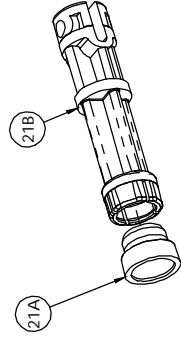

## RCT525 PART LIST

Manufacture Start Date: 01/20/08

PART NUMBER	DESCRIPTION
1	66-202 Receiver Assembly, LH
2	760A021 BB Retainer
3	760B104 Spring Trigger Return
4	760B087 Interlock
5	760C083 Trigger
<b>6</b>	<b>525-100 Insert-Latch Assembly</b>
6A	525-004 Insert
6B	525-007 Spring
6C	525-006 Latch
7	525-008 Screw (2)
8	525-005 Butt
9	525-001 Stock
10	760-148 Bolt, Stock
11	760B121 Plate, Stock Retainer
12	766-030 Plug Tube
13	760C080 Spring, Valve
14	760E078 Hammer
15	760D079 Pin, Hammer
16	760-016 Pin, Trigger Pivot (2)
<b>17</b>	<b>760C101 Valve Assembly</b>
17A	130-036 Breech Gasket
17B	760A075 Valve Body
17C	130-034 O-Ring
17D	760-145 Stem Assembly
17E	760-146 Valve Spring
17F	760-147 Check Valve
17G	130D005 Check Valve Body
17H	130-035 O-Ring
18	77-011 Screw, Frame (2)
19	77-012 Screw, Pivot
20	525-009 Receiver, RH
<b>21</b>	<b>1322D020 Pump Cup Assembly</b>
21A	760-140 Pump Cup
21B	1322C019 Pump Rod
22	760A106 Pin (2)
23	525-003 Forearm
24	760-143 Pin Pivot
25	66-032 Screw, Barrel Guide
26	66-022 Guide, Front Barrel

PART NUMBER	DESCRIPTION
27	66-016 Lever-Link Assembly
28	101-033 Pin, Plunger Guide
<b>29</b>	<b>Barrel Housing Assembly</b>
29A	766-107 Elevator
29B	262A200 Rear Sight
29C	66-032 Screw, Barrel Guide(2)
29D	66C020 Barrel Housing
29E	66-201 Front Sight Assembly
30	66-0361 Barrel
31	66D017 Pump Tube
32	66-029 Barrel Housing Plug
33	66A035 Barrel Support
34	760A084 Sear
35	761B005 Trigger Spring
36	760K098 Bolt Assembly
37	760A017 Safety

# MODEL RCT525

Updated 01/28/09

\*SEE DETAILS ON NEXT PAGE

6. INSERT-LATCH ASSEMBLY

17. VALVE ASSEMBLY

21. PUMP CUP ASSEMBLY

29. BARREL HOUSING ASSEMBLY