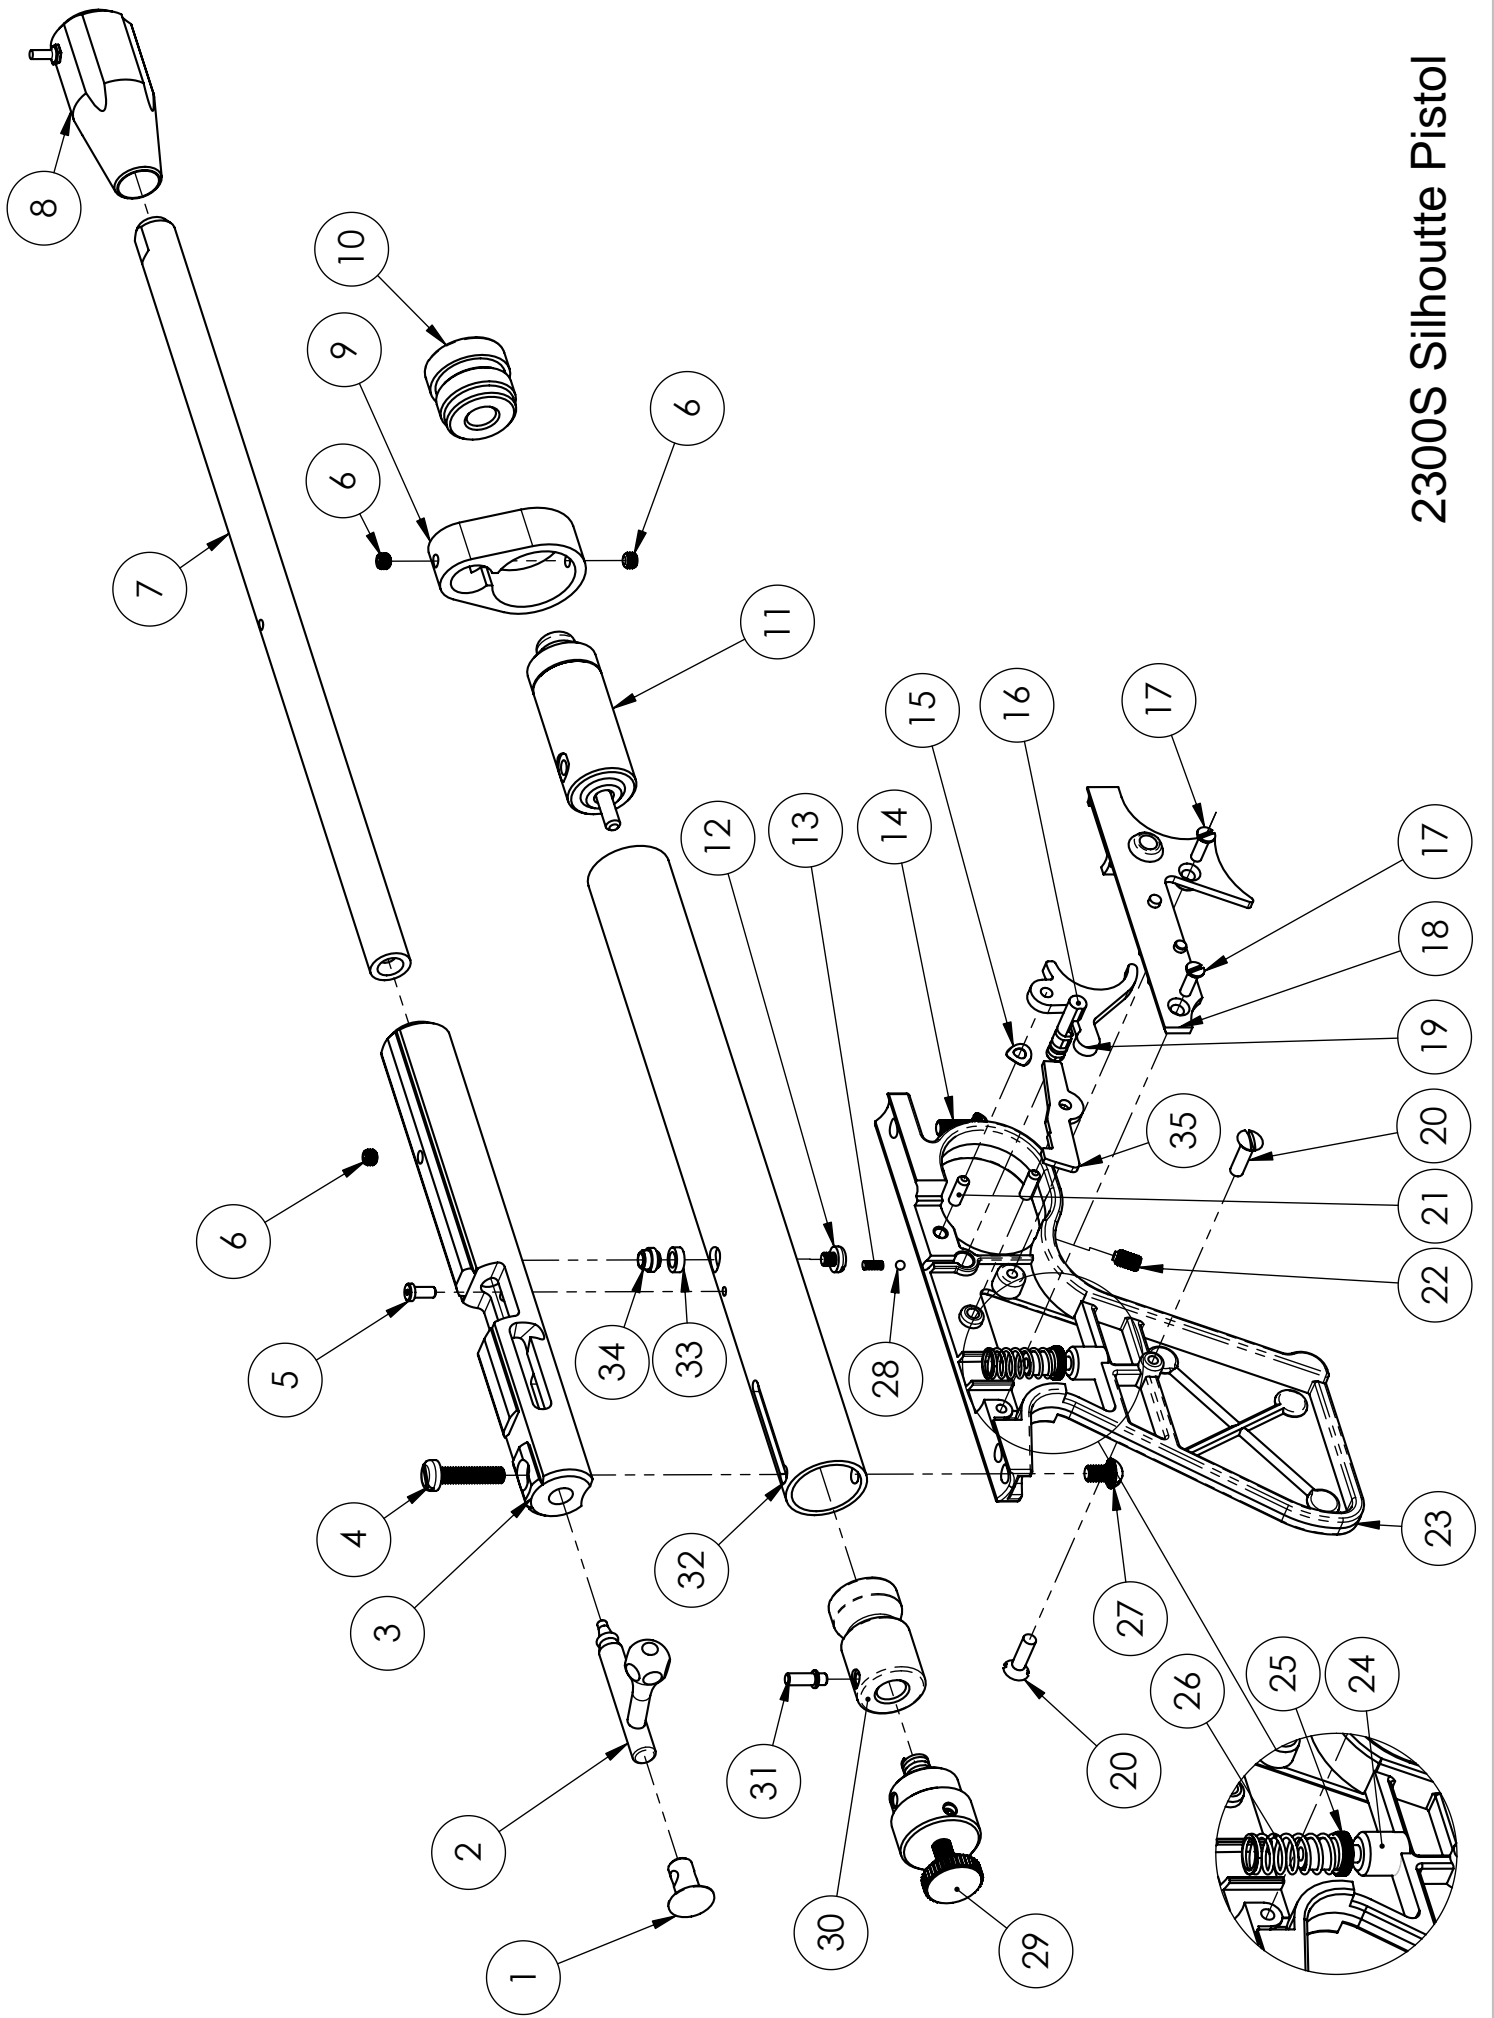

2300S-999 PART LIST

Part Number	Description
1	AS2250-020 Breech Plug
2	2300-123 Assembly, Bolt
2A	2300-034 Bolt, Nickel, Long Nose
2B	397-062 Seal, Breech
2C	392LE-009 Handle, Knob
3	2300-008 Breech, Long
4	AS2250-015 Screw, Rear Breech
5	1322B027 Screw, Breech 4-48x.25
6	88-089 Set Screw (3)
7	2300-002 Barrel, .177Cal. Match
8	2300-121 Muzzle Break Assy.
8A	2300-027 Muzzle Break
8B	2300-028 Sight Post, Front
8C	88-089 Set Screw
9	2240-001 Barrel Band
10	2250-013 Piercing Knob
11	2300-122 Valve Assembly
11A	2250-010 Valve Body
11B	G397-013 Exhaust Valve Assy.
11C	788-061 Spring, Valve
11D	2300-037 Spacer
11E	130-035 O-Ring
11F	2250-020 Stem Guide Assy.
12	151-015 Screw, Valve
13	1322-017 Spring, Safety
14	130B031 Screw, Front Frame
15	111A067 Washer, Spring
16	1322-052 Safety
17	1322-054 Screw, Cover (2)
18	1322A044 Cover
19	1322A007 Trigger
20	105-054 Screw (2)
21	1322-045 Pin
22	2300-042 Set Screw
23	2300-035 Frame
24	2300-038 Spring Spacer
25	2300-039 Nut, Spring Spacer
26	NS1200-016 Spring
27	1322A029 Screw, Rear Frame
28	105-039 Steel Ball
29	2300-124 Pressure Adjust Assy.
29A	190B-015 Thumb Screw Knob
29B	2300-045 Screw
29C	2300-036 Plug, Tube
29D	2300-040 Guide

Part Number	Description
29E	2300-046 Spring, Hammer
29F	2300-042 Set Screw
30	2250A006 Striker
31	2100A011 Hammer Pin
32	2300-043 Tube
33	130-036 Breech Gasket
34	1322A026 Sleeve
35	1322A048 Sear
-	151-020 Grip, Left (Not Shown)
-	151-019 Grip, Right (Not Shown)

Updated 1/11/07

● This parts list is intended to be an informational guide in ordering parts. It is not instructional material and we therefore assume no responsibility for those who use the same without proper factory training.

● Please order by part number and description

● Check or money order for the total price must accompany the order.

● For current prices contact Crosman Corporation at 800-824-7486 or visit our website www.crosman.com

2300S Silhouette Pistol