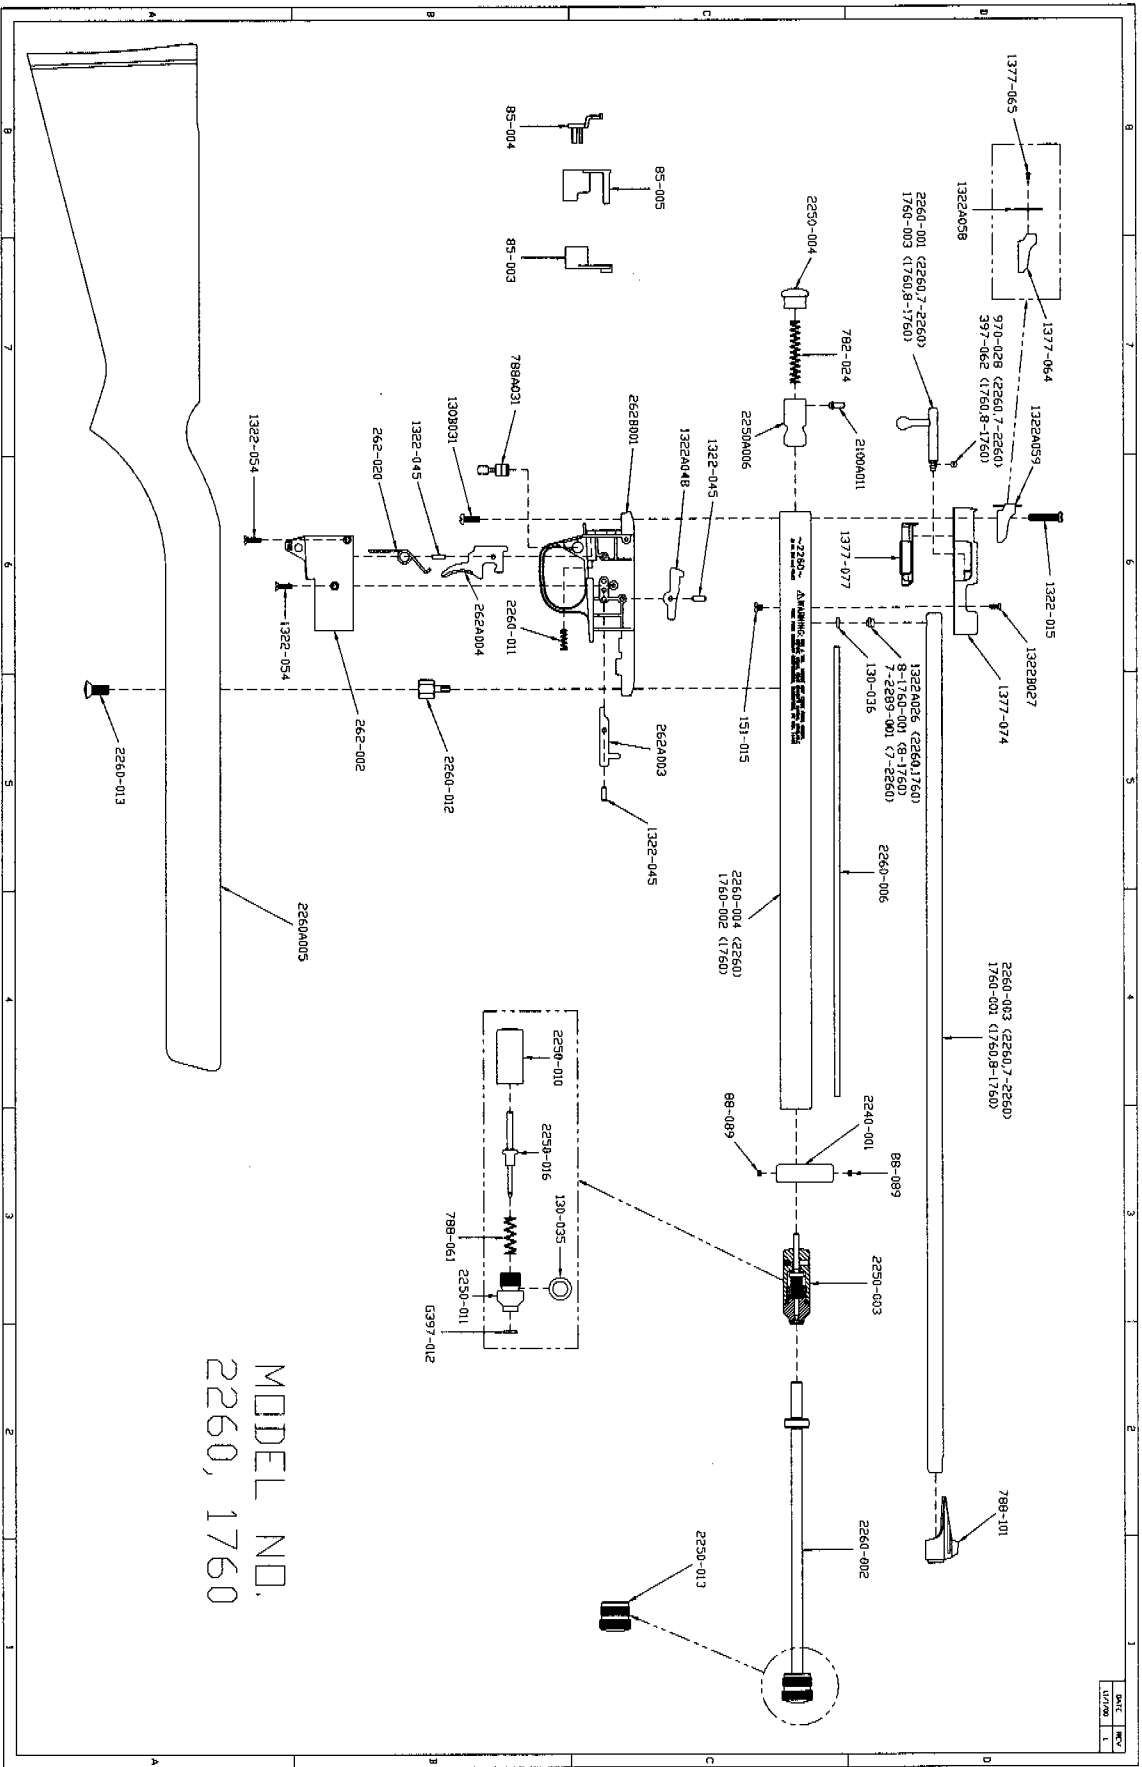

EXPLODED VIEW PARTS AND PRICE LIST

MODEL 2260 1760

CROSMAN CORPORATION
RT 5 & 20
EAST BLOOMFIELD, NY 14443

Phone: 1-800-724-7486
Parts Order Fax: 585-657-5405

C2260EVP C1760EVP

MODEL NO.
 2260, 1760