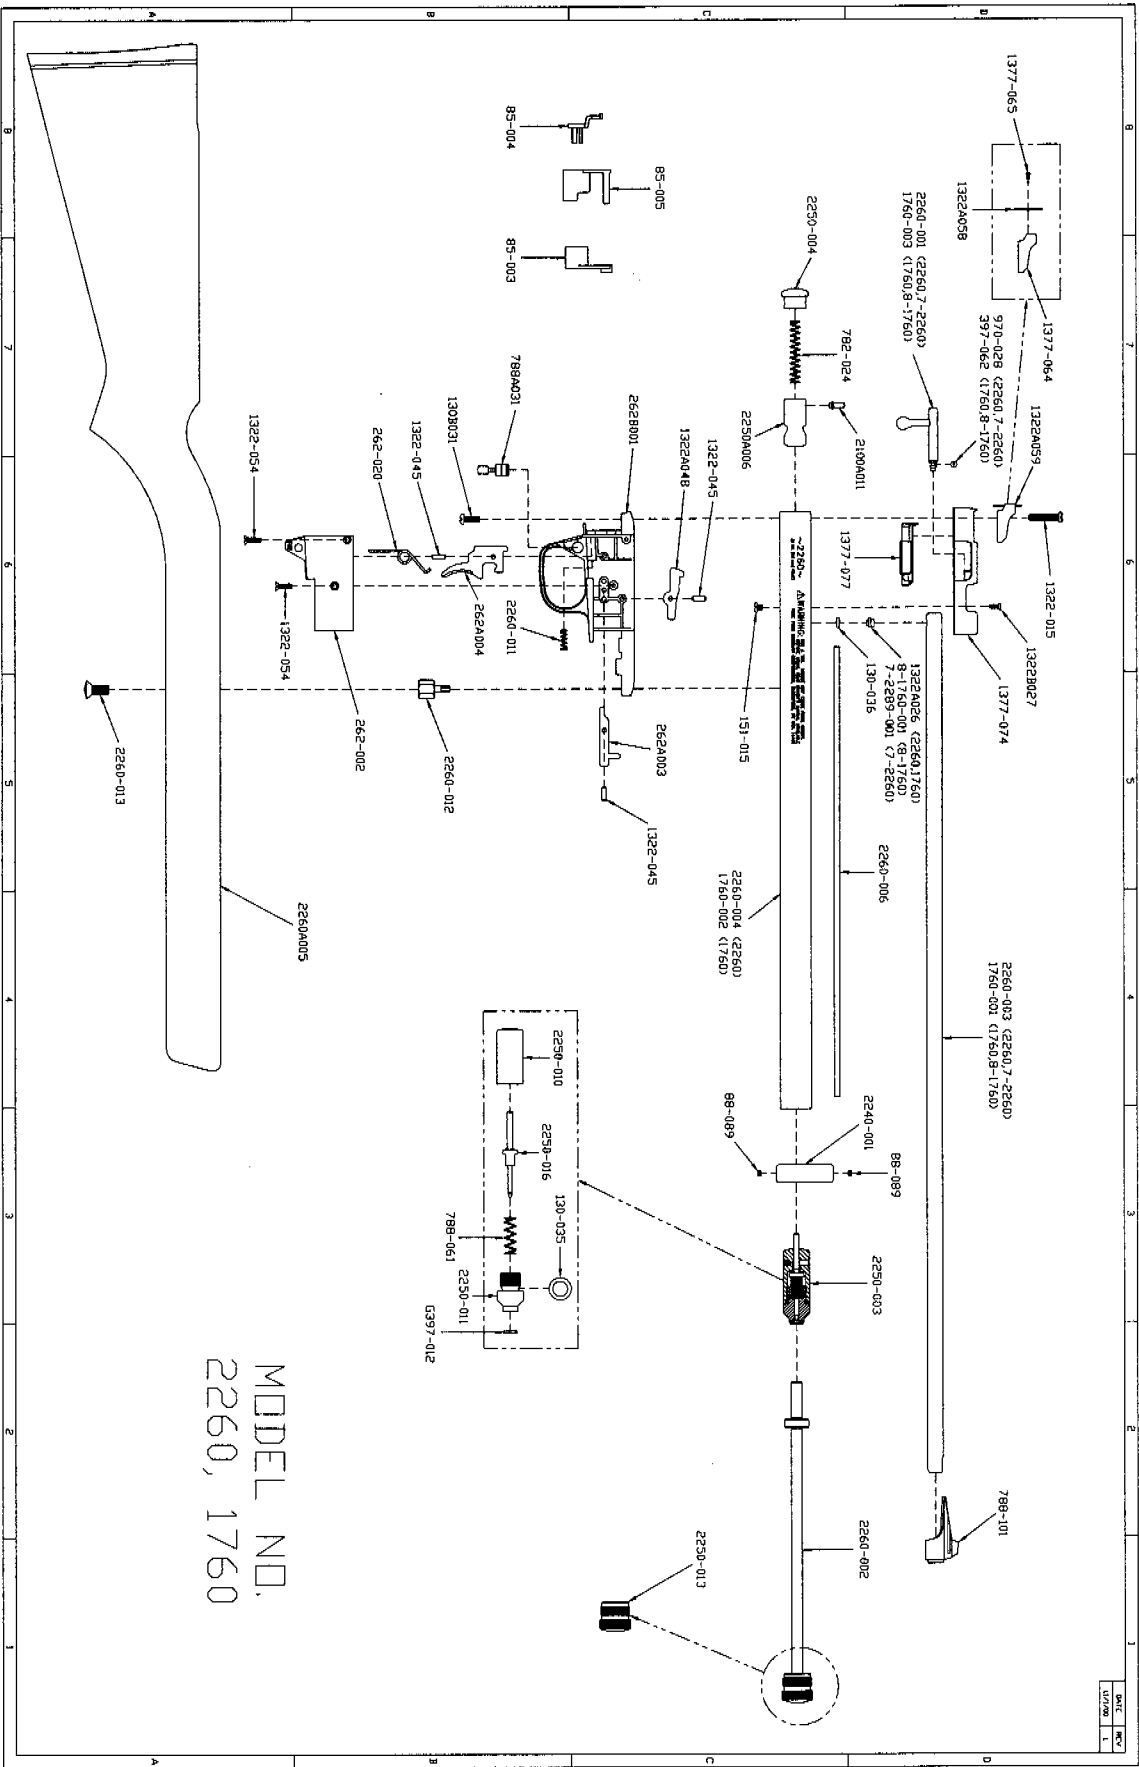

# EXPLODED VIEW PARTS AND PRICE LIST

MODEL 2260 1760

CROSMAN CORPORATION  
RT 5 & 20  
EAST BLOOMFIELD, NY 14443

Phone: 1-800-724-7486  
Parts Order Fax: 585-657-5405

C2260EVP C1760EVP

MODEL NO.  
2260, 1760